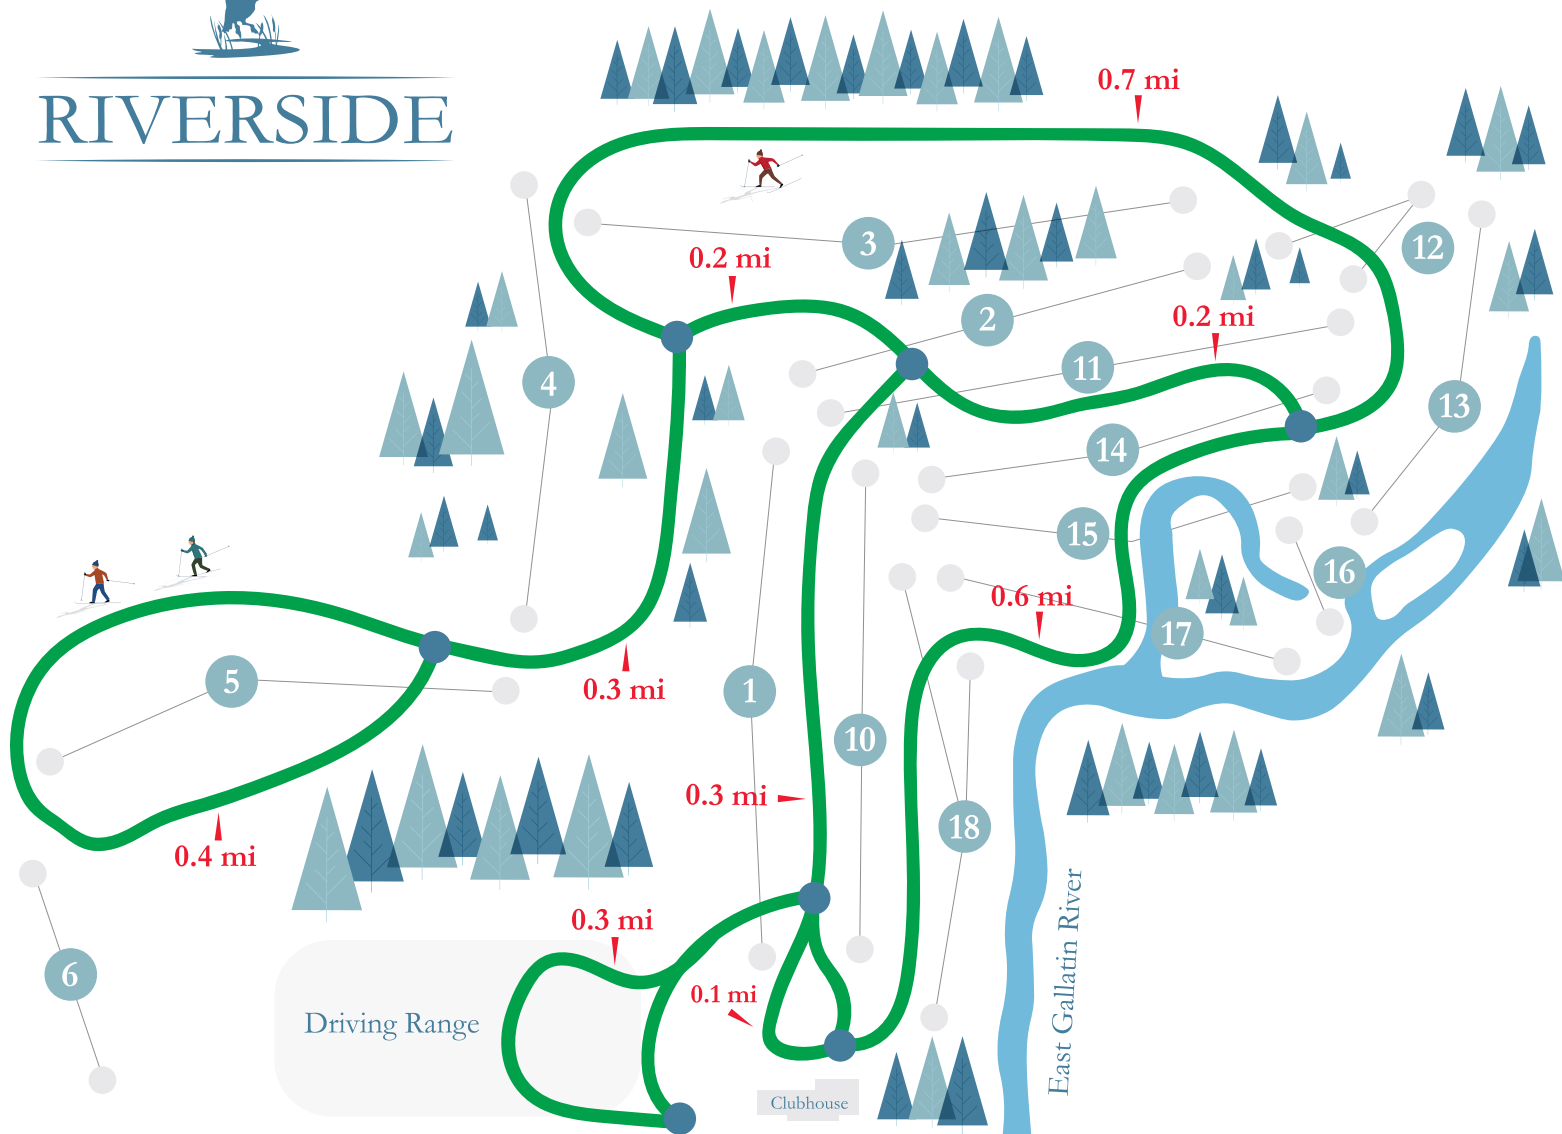

RIVERSIDE

2018
Cross Country
SKI TRAIL
 3.1 Miles