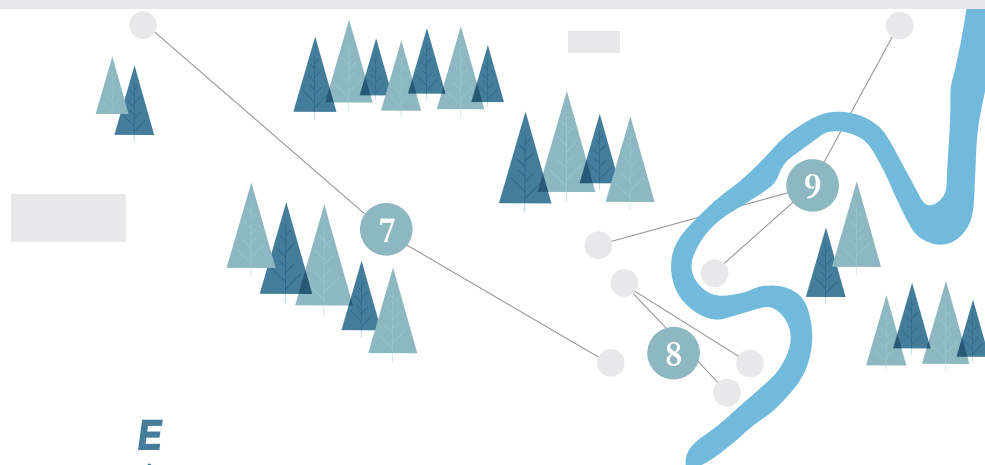

RIVERSIDE

2018
Cross Country
SKI TRAIL
 3.1 Miles